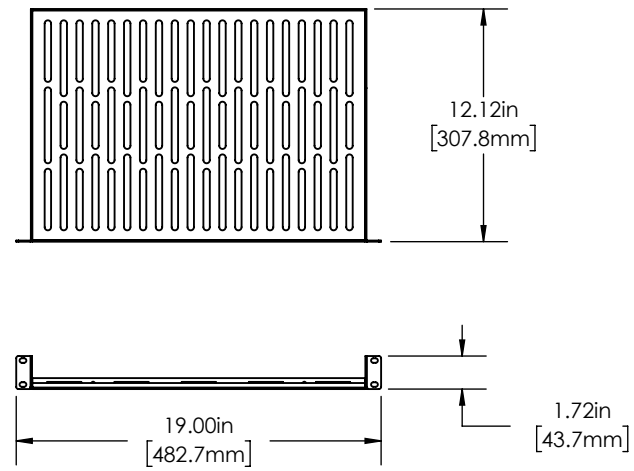

1U SHELF

10U OPEN FRAME RACK 6805-002382-XXX

THE INFORMATION AND DESIGNS CONTAINED IN THIS DRAWING ARE CONFIDENTIAL AND THE PROPRIETARY PROPERTY OF LEGRAND | AV. NEITHER THIS DESIGN NOR ANY INFORMATION CONTAINED IN THIS DRAWING MAY BE REPRODUCED OR DISCLOSED TO OTHERS WITHOUT THE EXPRESS WRITTEN CONSENT OF LEGRAND | AV. 本图纸所包含的信息和设计均系 LEGRAND | AV 机密和知识产权，本图纸包含的设计和信息未经 LEGRAND | AV 书面同意均不得复制或 者泄露给他人

2U SHELF

REAR VIEW

FRONT AND SIDE VIEWS

3-D VIEWS