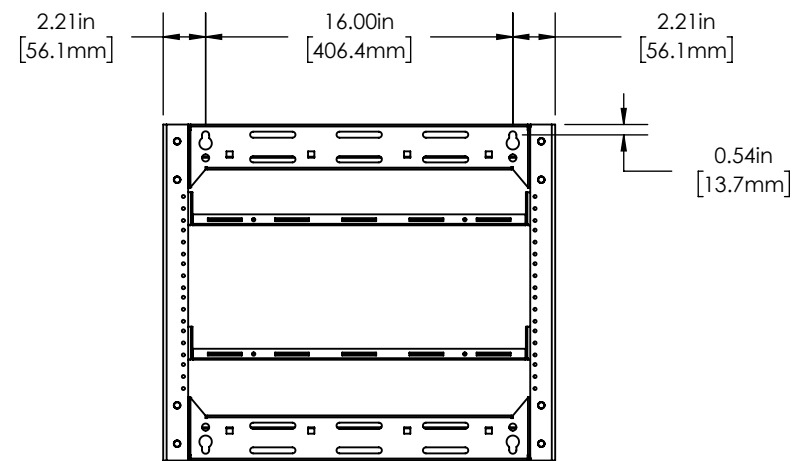

1U SHELF

10U OPEN FRAME RACK 6805-002382-XXX

THE INFORMATION AND DESIGNS CONTAINED IN THIS DRAWING ARE CONFIDENTIAL AND THE PROPRIETARY PROPERTY OF LEGRAND | AV. NEITHER THIS DESIGN NOR ANY INFORMATION CONTAINED IN THIS DRAWING MAY BE REPRODUCED OR DISCLOSED TO OTHERS WITHOUT THE EXPRESS WRITTEN CONSENT OF LEGRAND | AV. 本图纸所包含的信息和设计均系 LEGRAND | AV 机密和知识产权，本图纸包含的设计和信息未经 LEGRAND | AV 书面同意均不得复制或 者泄露给他人

2U SHELF

REAR VIEW

FRONT AND SIDE VIEWS

3-D VIEWS

10U OPEN FRAME RACK 6805-002382-XXX