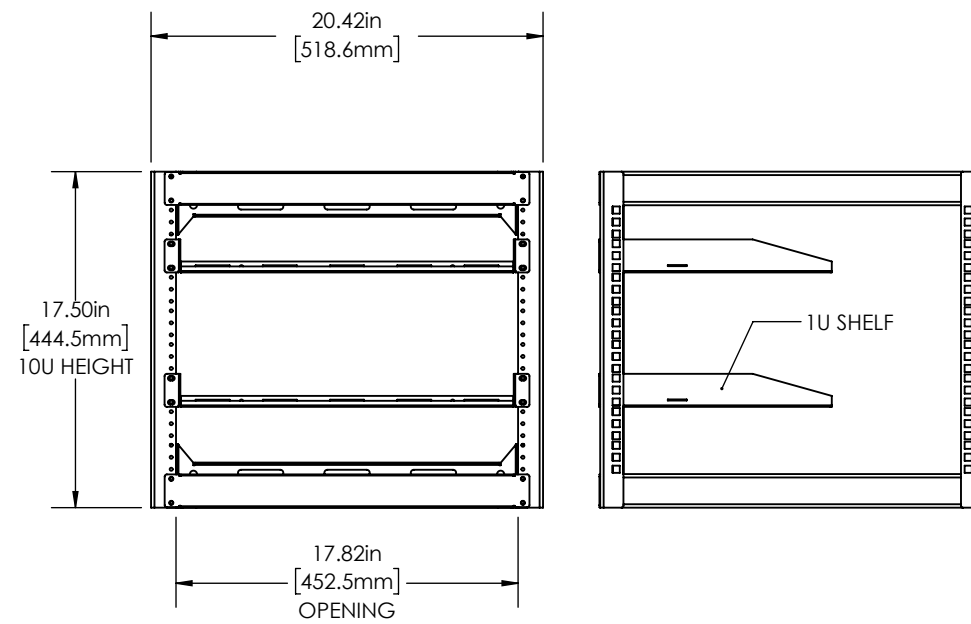

1U SHELF

10U OPEN FRAME RACK 6805-002382-XXX

THE INFORMATION AND DESIGNS CONTAINED IN THIS DRAWING ARE CONFIDENTIAL AND THE PROPRIETARY PROPERTY OF LEGRAND | AV. NEITHER THIS DESIGN NOR ANY INFORMATION CONTAINED IN THIS DRAWING MAY BE REPRODUCED OR DISCLOSED TO OTHERS WITHOUT THE EXPRESS WRITTEN CONSENT OF LEGRAND | AV. 本图纸所包含的信息和设计均系 LEGRAND | AV 机密和知识产权，本图纸包含的设计和信息未经 LEGRAND | AV 书面同意均不得复制或 者泄露给他人

2U SHELF

REAR VIEW

FRONT AND SIDE VIEWS

3-D VIEWS

10U OPEN FRAME RACK 6805-002382-XXX